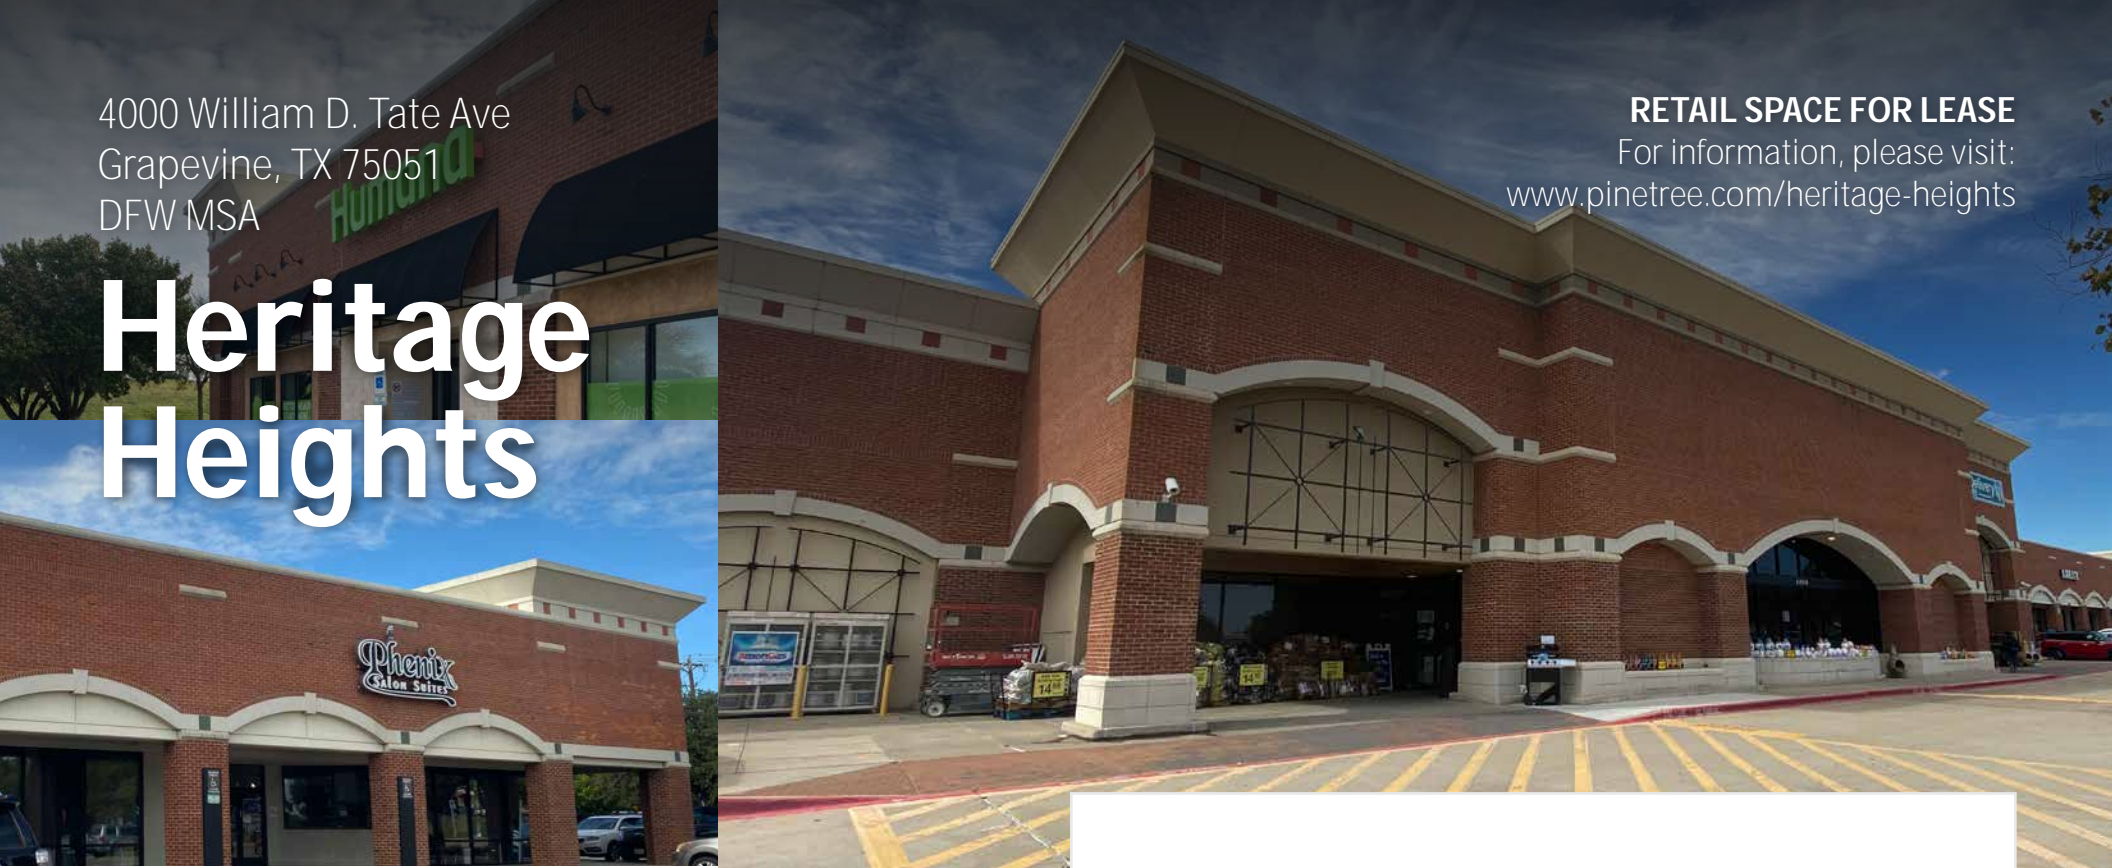

4000 William D. Tate Ave
Grapevine, TX 75051
DFW MSA

Heritage Heights

RETAIL SPACE FOR LEASE
For information, please visit:
www.pinetree.com/heritage-heights

FEATURES

- The 92,521-square-foot Heritage Heights features unmatched exposure along Highway 121.
- Grapevine boasts an excellent live, work, play environment as it is home to nearly 2,900 businesses, neighbors Dallas-Fort Worth International Airport and boasts a quality of life which embraces culture, tourism, community and natural beauty.
- The city's ideal central DFW location, less than 20 miles from downtown Fort Worth and downtown Dallas, its pro-business economy, and numerous attractions has allowed it to attract thousands of businesses and residents over the past decade.

Phenix
SALON SUITES®

Humana

View more storefront and aerial photos at:
www.pinetree.com/heritage-heights

Leasing Contact
Tim Roe - EVP, Leasing

✉ troe@pinetree.com
☎ (847) 574-3322

Pine Tree
40 Skokie Blvd, Suite 610
Northbrook, IL 60062

www.pinetree.com
info@pinetree.com

Pine Tree

Tenant Roster

UNIT	TENANT	SF
1	Available	62,139
100	Big Foot Reflexology & Massage	1,400
104	Deluxe Nail Spa	1,050
108	Bacon's Bistro	1,580
112	Monaghan's Martial Arts	1,960
116	Phenix Salon Suites	4,530
122	Colleyville Fine Dry Cleaning	2,800
200	Cotton Patch Café	2,910
208	Humana	6,152
2111	Available	3,020
4100	Bank of the West	4,000